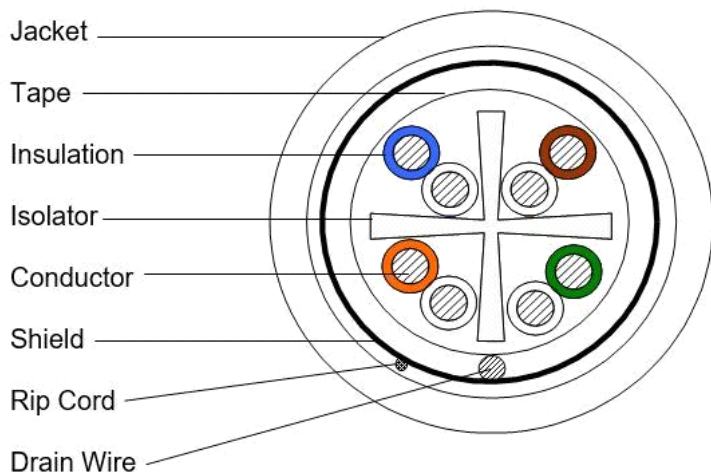

CS44Z1 Category 6A, F/UTP Cable, low smoke zero halogen, white jacket, 4 pair count, 1000 ft (305 m) length reel

## Product Classification

<b>Portfolio</b>	NETCONNECT®
<b>Product Type</b>	Twisted pair cable
<b>Regional Availability</b>	Asia

## Cross Section Drawing