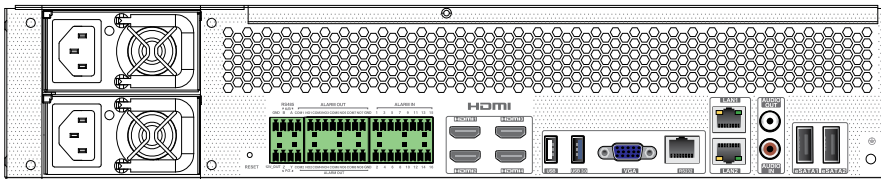

system performance	
Max. Number of Channel Access	1000
Max. Channel Number of Recording per Storage Server	128
Max. Number of NVRs	256
Max. Online Users	64
Incoming Bandwidth	768Mbps
Outgoing Bandwidth	256Mbps
Storage Bandwidth	512Mbps
Max. Number of Decoding Output	64
Max. Number of Transfer Server Access	1
Max. Number of Storage Server Access	1
Max. Channel Number of Simultaneous Preview	256 (for one client/user)
Max. Channel Number of Simultaneous Playback	16 (for one client/user)
Max. Number of Views	Up to 64 view plans can be created
Max. User Access	64

Face Database	A maximum of 50,000 face pictures can be registered Performance: 30 pictures/second (only for receiving)
Fisheye Dewarp	HAPI3, 1CH
Number of TV Wall	Max. 16 TV walls can be created
TV Wall Plan per TV Wall	Max. 64 plans can be set for each TV wall
External Interfaces	
Ethernet Interface	2 RJ45 10M/100M/1000M NIC, load balance
Storage	SATA3.0 x 8, up to 10TB per HDD, software RAID0,1,5,6,10
E-SATA Interface	e-SATA x 2
Alarm	16 x Input; 8 x Output
USB	USB3.0 x1, USB 2.0 x 3
RS485/RS232	Full-duplex (Function reserved)
Others	
Power	Redundant power supply, AC100V ~ 240V
Power Consumption	≤50 W (without HDD)
Working Temperature	-10°C ~ +50°C
Relative Humidity	10% ~ 90%
Dimensions	560 × 437.2 × 88mm
Environmental Protection	Directive EU RoHS, CE/FCC

Rear Panel

Ordering Information

Model	Description
HVM-HA3082S16	HOLIS Pro All-In-One FusionHub, 1000CH, 8 Bays , RAID, Dual PSU, 4xHDMI out, 8TB x 2
HVM-HA3082S32	HOLIS Pro All-In-One FusionHub, 1000CH, 8 Bays , RAID, Dual PSU, 4xHDMI out, 8TB x 4
HVM-HA3082S64	HOLIS Pro All-In-One FusionHub, 1000CH, 8 Bays , RAID, Dual PSU, 4xHDMI out, 8TB x 8

About Johnson Controls

At Johnson Controls, we transform the environments where people live, work, learn and play. From optimising building performance to improving safety and enhancing comfort, we drive the outcomes that matter most. We deliver our promise in industries such as healthcare, education, data centers, and manufacturing. With a global team of 105,000 experts in more than 150 countries and more than 130 years of innovation, we are the power behind our customers' mission. Our leading portfolio of building technology and solutions includes some of the most trusted names in the industry, such as Tyco®, York®, Metasys®, Ruskin®, Titus®, Frick®, Penn®, Sabroe®, Simplex®, Ansul® and Grinnell®.

For more information, visit www.tyco-apac.com