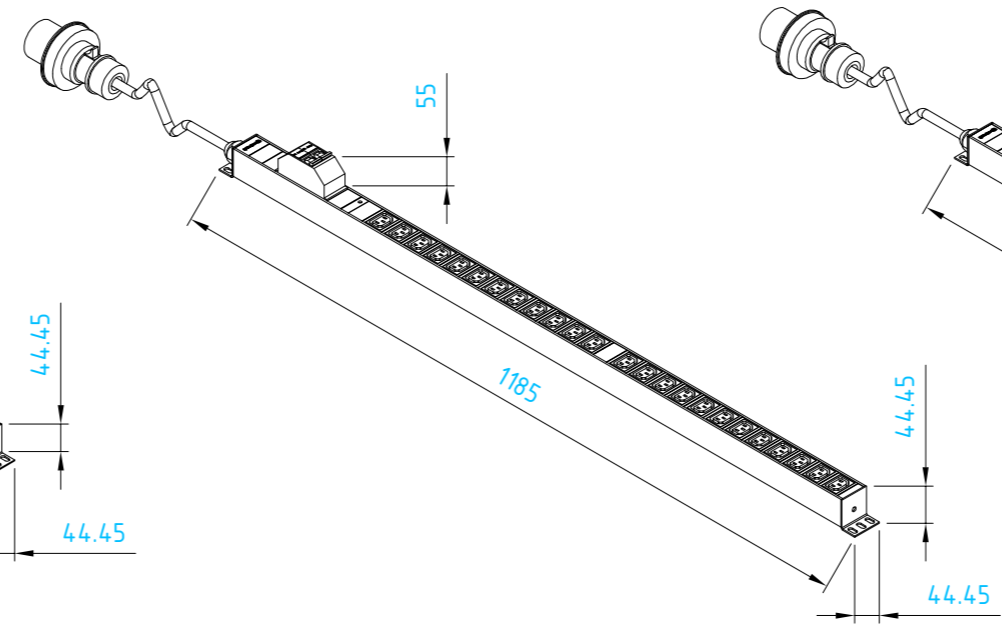

Note: All dimensions are in millimeter

REV.	DESCRIPTIONS	DATE	APPROVED

VRP206-MCB16

VRP206-MCB32

VRP212-MCB16

VRP212-MCB32

VRP224-MCB32

VRP220-MCB32

Lot EB6, Hiep Phuoc Industrial Park, Nha Be District, HCMC, Vietnam. <small>THIS DRAWING AND THE INFORMATION IT CONTAINS ARE THE SOLE PROPERTY OF NSP CO.,LTD. ANY REPRODUCTION IN PART OR AS A WHOLE WITHOUT THE WRITTEN PERMISSION IS PROHIBITED.</small>	POWER DISTRIBUTOR UNIT C13 + C19 SOCKET		Scale 1:10	ACCESSORIES		
	Created by	Checked by	Approved by	Size A3	Rev. 00	Date of issue 30/06/2018
WORKING DRAWING				PICTORIAL DRAWING		

Note: All dimensions are in millimeter

REV.	DESCRIPTIONS	DATE	APPROVED

VRP106-MCB16

VRP106-MCB32

VRP112-MCB16

VRP112-MCB32

VRP124-MCB32

Lot EB6, Hiep Phuoc Industrial Park, Nha Be District, HCMC, Vietnam. <small>THIS DRAWING AND THE INFORMATION IT CONTAINS ARE THE SOLE PROPERTY OF NSP CO.,LTD. ANY REPRODUCTION IN PART OR AS A WHOLE WITHOUT THE WRITTEN PERMISSION IS PROHIBITED.</small>	POWER DISTRIBUTOR UNIT UNIVERSAL SOCKET		Scale 1:10	ACCESSORIES		
	Created by	Checked by	Approved by	Size A3	Rev. 00	Date of issue 30/06/2018
WORKING DRAWING				PICTORIAL DRAWING		