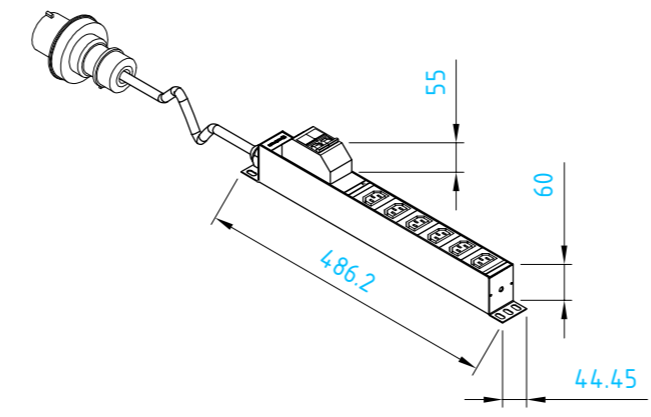

Note: All dimensions are in millimeter

REV.	DESCRIPTIONS	DATE	APPROVED

VRP206-MCB16

VRP206-MCB32

VRP212-MCB16

VRP212-MCB32

VRP224-MCB32

VRP220-MCB32

Lot EB6, Hiep Phuoc Industrial Park, Nha Be District, HCMC, Vietnam. <small>THIS DRAWING AND THE INFORMATION IT CONTAINS ARE THE SOLE PROPERTY OF NSP CO.,LTD. ANY REPRODUCTION IN PART OR AS A WHOLE WITHOUT THE WRITTEN PERMISSION IS PROHIBITED.</small>	POWER DISTRIBUTOR UNIT C13 + C19 SOCKET		Scale 1:10	ACCESSORIES		
	Created by	Checked by	Approved by	Size A3	Rev. 00	Date of issue 30/06/2018
WORKING DRAWING				PICTORIAL DRAWING		

Note: All dimensions are in millimeter

REV.	DESCRIPTIONS	DATE	APPROVED

VRP106-MCB16

VRP106-MCB32

VRP112-MCB16

VRP112-MCB32

VRP124-MCB32

Lot EB6, Hiep Phuoc Industrial Park, Nha Be District, HCMC, Vietnam. <small>THIS DRAWING AND THE INFORMATION IT CONTAINS ARE THE SOLE PROPERTY OF NSP CO.,LTD. ANY REPRODUCTION IN PART OR AS A WHOLE WITHOUT THE WRITTEN PERMISSION IS PROHIBITED.</small>	POWER DISTRIBUTOR UNIT UNIVERSAL SOCKET		Scale 1:10	ACCESSORIES		
	Created by	Checked by	Approved by	Size A3	Rev. 00	Date of issue 30/06/2018
WORKING DRAWING				PICTORIAL DRAWING		