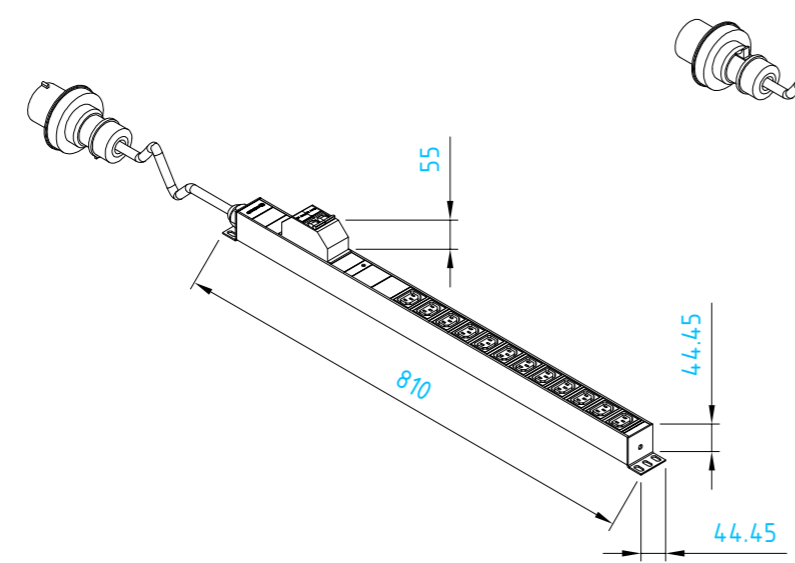

Note: All dimensions are in millimeter

REV.	DESCRIPTIONS	DATE	APPROVED

VRP206-MCB16

VRP206-MCB32

VRP212-MCB16

VRP212-MCB32

VRP224-MCB32

VRP220-MCB32

Lot EB6, Hiep Phuoc Industrial Park, Nha Be District, HCMC, Vietnam. <small>THIS DRAWING AND THE INFORMATION IT CONTAINS ARE THE SOLE PROPERTY OF NSP CO.,LTD. ANY REPRODUCTION IN PART OR AS A WHOLE WITHOUT THE WRITTEN PERMISSION IS PROHIBITED.</small>	POWER DISTRIBUTOR UNIT C13 + C19 SOCKET		Scale 1:10	ACCESSORIES		
	Created by	Checked by	Approved by	Size A3	Rev. 00	Date of issue 30/06/2018
WORKING DRAWING				PICTORIAL DRAWING		

Note: All dimensions are in millimeter

REV.	DESCRIPTIONS	DATE	APPROVED

VRP106-MCB16

VRP106-MCB32

VRP112-MCB16

VRP112-MCB32

VRP124-MCB32

Lot EB6, Hiep Phuoc Industrial Park, Nha Be District, HCMC, Vietnam. <small>THIS DRAWING AND THE INFORMATION IT CONTAINS ARE THE SOLE PROPERTY OF NSP CO.,LTD. ANY REPRODUCTION IN PART OR AS A WHOLE WITHOUT THE WRITTEN PERMISSION IS PROHIBITED.</small>	POWER DISTRIBUTOR UNIT UNIVERSAL SOCKET		Scale 1:10	ACCESSORIES		
	Created by	Checked by	Approved by	Size A3	Rev. 00	Date of issue 30/06/2018
WORKING DRAWING				PICTORIAL DRAWING		