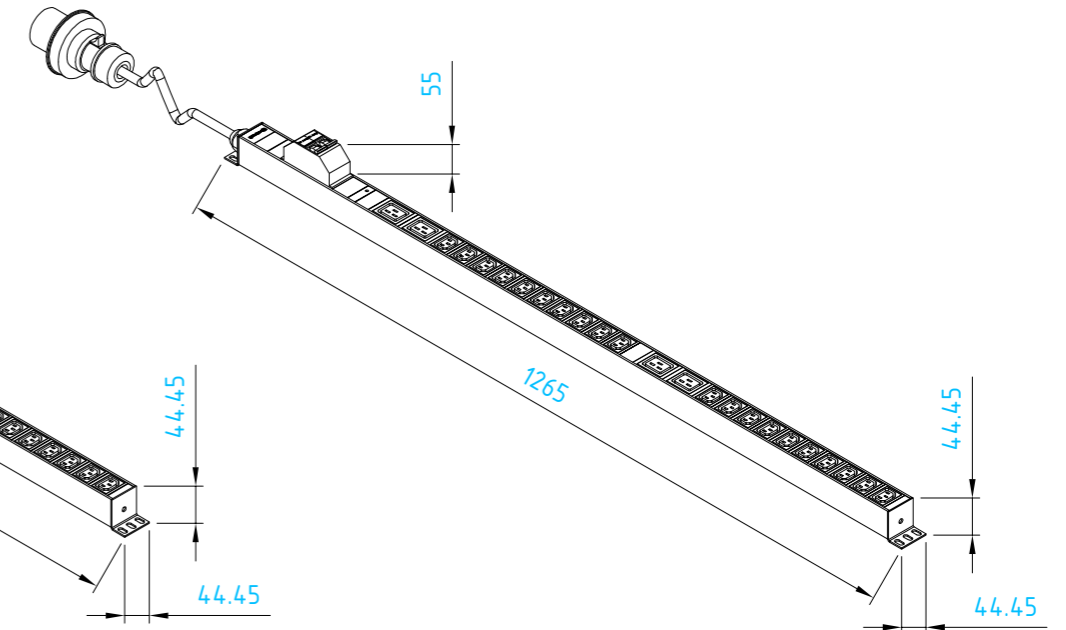

Note: All dimensions are in millimeter

REV.	DESCRIPTIONS	DATE	APPROVED

VRP206-MCB16

VRP206-MCB32

VRP212-MCB16

VRP212-MCB32

VRP224-MCB32

VRP220-MCB32

Lot EB6, Hiep Phuoc Industrial Park, Nha Be District, HCMC, Vietnam. <small>THIS DRAWING AND THE INFORMATION IT CONTAINS ARE THE SOLE PROPERTY OF NSP CO.,LTD. ANY REPRODUCTION IN PART OR AS A WHOLE WITHOUT THE WRITTEN PERMISSION IS PROHIBITED.</small>	POWER DISTRIBUTOR UNIT C13 + C19 SOCKET		Scale 1:10	ACCESSORIES		
	Created by	Checked by	Approved by	Size A3	Rev. 00	Date of issue 30/06/2018
WORKING DRAWING				PICTORIAL DRAWING		

Note: All dimensions are in millimeter

REV.	DESCRIPTIONS	DATE	APPROVED

VRP106-MCB16

VRP106-MCB32

VRP112-MCB16

VRP112-MCB32

VRP124-MCB32

Lot EB6, Hiep Phuoc Industrial Park, Nha Be District, HCMC, Vietnam. <small>THIS DRAWING AND THE INFORMATION IT CONTAINS ARE THE SOLE PROPERTY OF NSP CO.,LTD. ANY REPRODUCTION IN PART OR AS A WHOLE WITHOUT THE WRITTEN PERMISSION IS PROHIBITED.</small>	POWER DISTRIBUTOR UNIT UNIVERSAL SOCKET		Scale 1:10	ACCESSORIES		
	Created by	Checked by	Approved by	Size A3	Rev. 00	Date of issue 30/06/2018
WORKING DRAWING				PICTORIAL DRAWING		