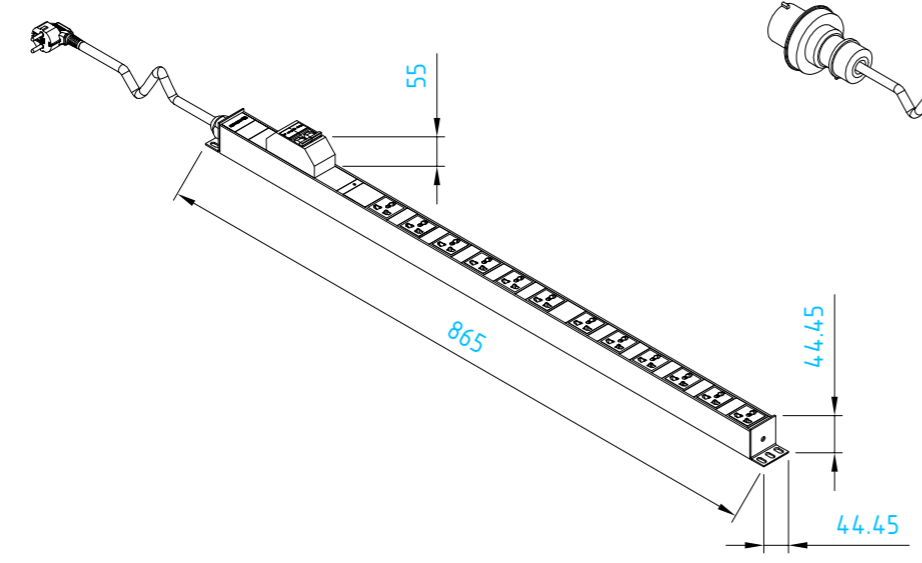

Note: All dimensions are in millimeter

REV.	DESCRIPTIONS	DATE	APPROVED

VRP206-MCB16

VRP206-MCB32

VRP212-MCB16

VRP212-MCB32

VRP224-MCB32

VRP220-MCB32

Note: All dimensions are in millimeter

REV.	DESCRIPTIONS	DATE	APPROVED

VRP106-MCB16

VRP106-MCB32

VRP112-MCB16

VRP112-MCB32

VRP124-MCB32

Lot EB6, Hiep Phuoc Industrial Park, Nha Be District, HCMC, Vietnam. <small>THIS DRAWING AND THE INFORMATION IT CONTAINS ARE THE SOLE PROPERTY OF NSP CO.,LTD. ANY REPRODUCTION IN PART OR AS A WHOLE WITHOUT THE WRITTEN PERMISSION IS PROHIBITED.</small>	POWER DISTRIBUTOR UNIT UNIVERSAL SOCKET		Scale 1:10	ACCESSORIES		
	Created by	Checked by	Approved by	Size A3	Rev. 00	Date of issue 30/06/2018
WORKING DRAWING				PICTORIAL DRAWING		