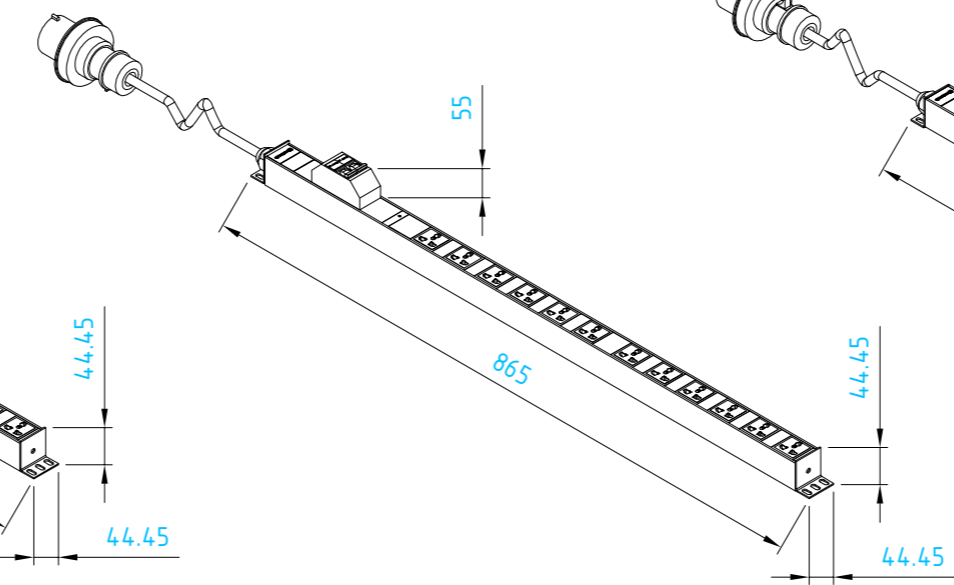

Note: All dimensions are in millimeter

REV.	DESCRIPTIONS	DATE	APPROVED

VRP206-MCB16

VRP206-MCB32

VRP212-MCB16

VRP212-MCB32

VRP224-MCB32

VRP220-MCB32

Note: All dimensions are in millimeter

REV.	DESCRIPTIONS	DATE	APPROVED

VRP106-MCB16

VRP106-MCB32

VRP112-MCB16

VRP112-MCB32

VRP124-MCB32

Lot EB6, Hiep Phuoc Industrial Park, Nha Be District, HCMC, Vietnam. <small>THIS DRAWING AND THE INFORMATION IT CONTAINS ARE THE SOLE PROPERTY OF NSP CO.,LTD. ANY REPRODUCTION IN PART OR AS A WHOLE WITHOUT THE WRITTEN PERMISSION IS PROHIBITED.</small>	POWER DISTRIBUTOR UNIT UNIVERSAL SOCKET		Scale 1:10	ACCESSORIES		
	Created by	Checked by	Approved by	Size A3	Rev. 00	Date of issue 30/06/2018
WORKING DRAWING				PICTORIAL DRAWING		