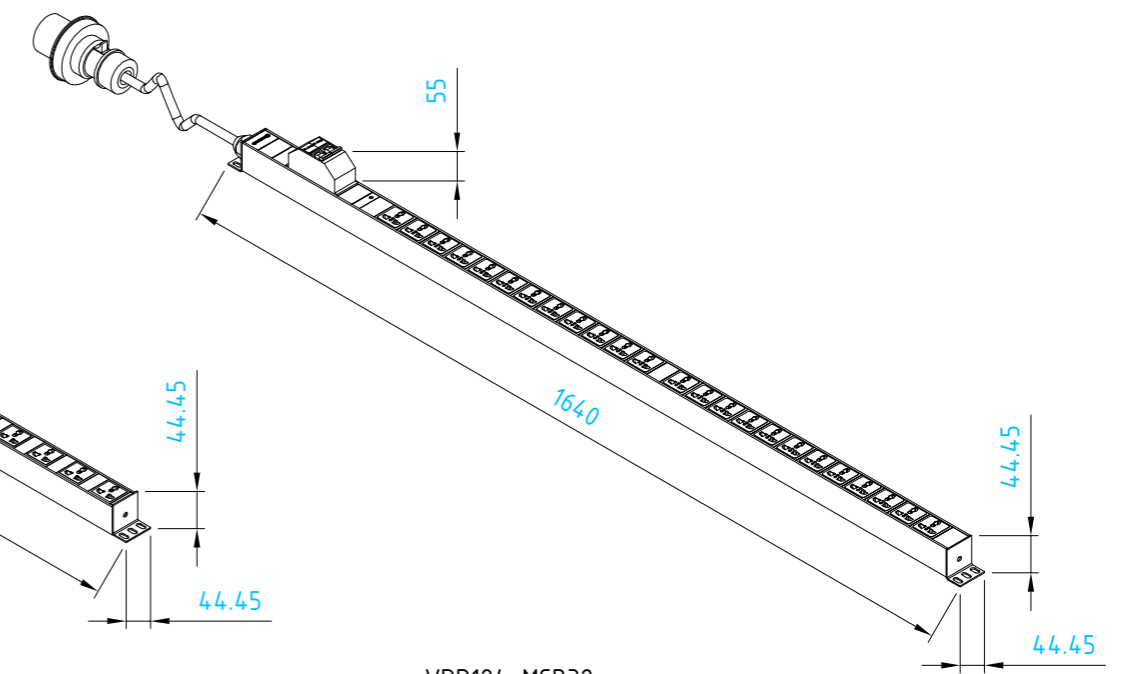

Note: All dimensions are in millimeter

REV.	DESCRIPTIONS	DATE	APPROVED

VRP206-MCB16

VRP206-MCB32

VRP212-MCB16

VRP212-MCB32

VRP224-MCB32

VRP220-MCB32

Note: All dimensions are in millimeter

REV.	DESCRIPTIONS	DATE	APPROVED

VRP106-MCB16

VRP106-MCB32

VRP112-MCB16

VRP112-MCB32

VRP124-MCB32

Lot EB6, Hiep Phuoc Industrial Park, Nha Be District, HCMC, Vietnam. <small>THIS DRAWING AND THE INFORMATION IT CONTAINS ARE THE SOLE PROPERTY OF NSP CO.,LTD. ANY REPRODUCTION IN PART OR AS A WHOLE WITHOUT THE WRITTEN PERMISSION IS PROHIBITED.</small>	POWER DISTRIBUTOR UNIT UNIVERSAL SOCKET		Scale 1:10	ACCESSORIES		
	Created by	Checked by	Approved by	Size A3	Rev. 00	Date of issue 30/06/2018
WORKING DRAWING				PICTORIAL DRAWING		