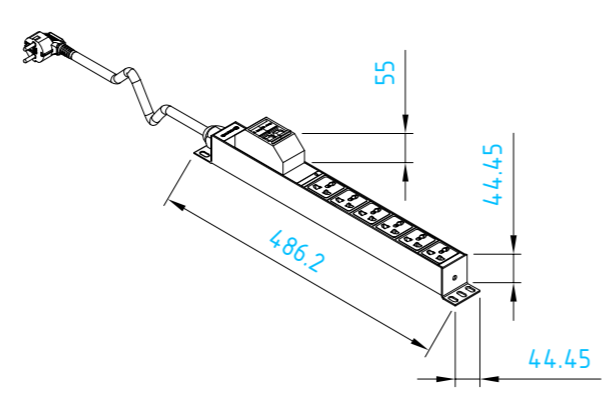

Note: All dimensions are in millimeter

REV.	DESCRIPTIONS	DATE	APPROVED

VRP206-MCB16

VRP206-MCB32

VRP212-MCB16

VRP212-MCB32

VRP224-MCB32

VRP220-MCB32

Lot EB6, Hiep Phuoc Industrial Park, Nha Be District, HCMC, Vietnam. <small>THIS DRAWING AND THE INFORMATION IT CONTAINS ARE THE SOLE PROPERTY OF NSP CO.,LTD. ANY REPRODUCTION IN PART OR AS A WHOLE WITHOUT THE WRITTEN PERMISSION IS PROHIBITED.</small>	POWER DISTRIBUTOR UNIT C13 + C19 SOCKET		Scale 1:10	ACCESSORIES		
	Created by	Checked by	Approved by	Size A3	Rev. 00	Date of issue 30/06/2018
WORKING DRAWING				PICTORIAL DRAWING		

Note: All dimensions are in millimeter

REV.	DESCRIPTIONS	DATE	APPROVED

VRP106-MCB16

VRP106-MCB32

VRP112-MCB16

VRP112-MCB32

VRP124-MCB32

Lot EB6, Hiep Phuoc Industrial Park, Nha Be District, HCMC, Vietnam. <small>THIS DRAWING AND THE INFORMATION IT CONTAINS ARE THE SOLE PROPERTY OF NSP CO.,LTD. ANY REPRODUCTION IN PART OR AS A WHOLE WITHOUT THE WRITTEN PERMISSION IS PROHIBITED.</small>	POWER DISTRIBUTOR UNIT UNIVERSAL SOCKET		Scale 1:10	ACCESSORIES		
	Created by	Checked by	Approved by	Size A3	Rev. 00	Date of issue 30/06/2018
WORKING DRAWING				PICTORIAL DRAWING		