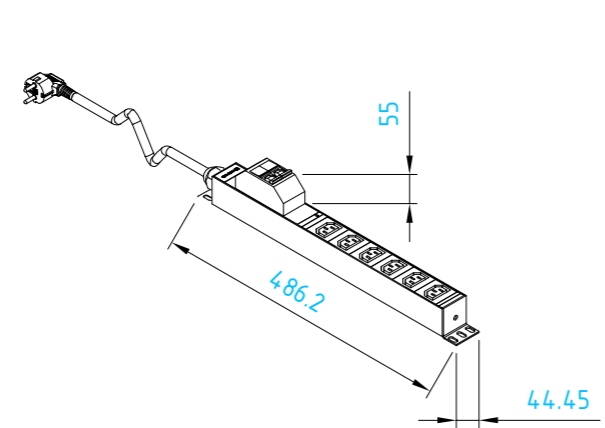

Note: All dimensions are in millimeter

REV.	DESCRIPTIONS	DATE	APPROVED

VRP206-MCB16

VRP206-MCB32

VRP212-MCB16

VRP212-MCB32

VRP224-MCB32

VRP220-MCB32

Lot EB6, Hiep Phuoc Industrial Park, Nha Be District, HCMC, Vietnam. <small>THIS DRAWING AND THE INFORMATION IT CONTAINS ARE THE SOLE PROPERTY OF NSP CO.,LTD. ANY REPRODUCTION IN PART OR AS A WHOLE WITHOUT THE WRITTEN PERMISSION IS PROHIBITED.</small>	POWER DISTRIBUTOR UNIT C13 + C19 SOCKET		Scale 1:10	ACCESSORIES		
	Created by	Checked by	Approved by	Size A3	Rev. 00	Date of issue 30/06/2018
WORKING DRAWING				PICTORIAL DRAWING		

Note: All dimensions are in millimeter

REV.	DESCRIPTIONS	DATE	APPROVED

VRP106-MCB16

VRP106-MCB32

VRP112-MCB16

VRP112-MCB32

VRP124-MCB32

Lot EB6, Hiep Phuoc Industrial Park, Nha Be District, HCMC, Vietnam. <small>THIS DRAWING AND THE INFORMATION IT CONTAINS ARE THE SOLE PROPERTY OF NSP CO.,LTD. ANY REPRODUCTION IN PART OR AS A WHOLE WITHOUT THE WRITTEN PERMISSION IS PROHIBITED.</small>	POWER DISTRIBUTOR UNIT UNIVERSAL SOCKET		Scale 1:10	ACCESSORIES		
	Created by	Checked by	Approved by	Size A3	Rev. 00	Date of issue 30/06/2018
WORKING DRAWING				PICTORIAL DRAWING		