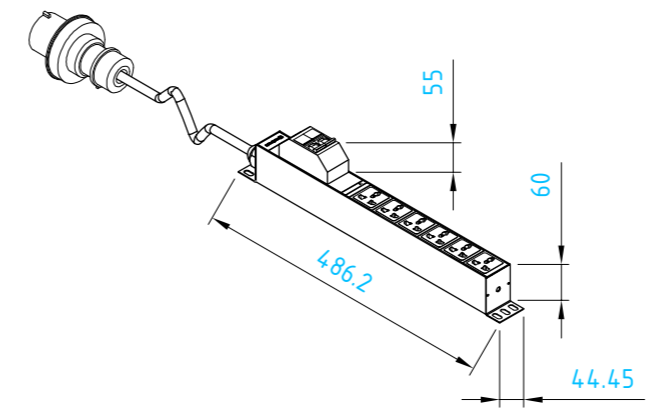

Note: All dimensions are in millimeter

REV.	DESCRIPTIONS	DATE	APPROVED

VRP206-MCB16

VRP206-MCB32

VRP212-MCB16

VRP212-MCB32

VRP224-MCB32

VRP220-MCB32

Lot EB6, Hiep Phuoc Industrial Park, Nha Be District, HCMC, Vietnam. <small>THIS DRAWING AND THE INFORMATION IT CONTAINS ARE THE SOLE PROPERTY OF NSP CO.,LTD. ANY REPRODUCTION IN PART OR AS A WHOLE WITHOUT THE WRITTEN PERMISSION IS PROHIBITED.</small>	POWER DISTRIBUTOR UNIT C13 + C19 SOCKET		Scale 1:10	ACCESSORIES		
	Created by	Checked by	Approved by	Size A3	Rev. 00	Date of issue 30/06/2018
WORKING DRAWING				PICTORIAL DRAWING		

Note: All dimensions are in millimeter

REV.	DESCRIPTIONS	DATE	APPROVED

VRP106-MCB16

VRP106-MCB32

VRP112-MCB16

VRP112-MCB32

VRP124-MCB32

Lot EB6, Hiep Phuoc Industrial Park, Nha Be District, HCMC, Vietnam. <small>THIS DRAWING AND THE INFORMATION IT CONTAINS ARE THE SOLE PROPERTY OF NSP CO.,LTD. ANY REPRODUCTION IN PART OR AS A WHOLE WITHOUT THE WRITTEN PERMISSION IS PROHIBITED.</small>	POWER DISTRIBUTOR UNIT UNIVERSAL SOCKET		Scale 1:10	ACCESSORIES		
	Created by	Checked by	Approved by	Size A3	Rev. 00	Date of issue 30/06/2018
WORKING DRAWING				PICTORIAL DRAWING		