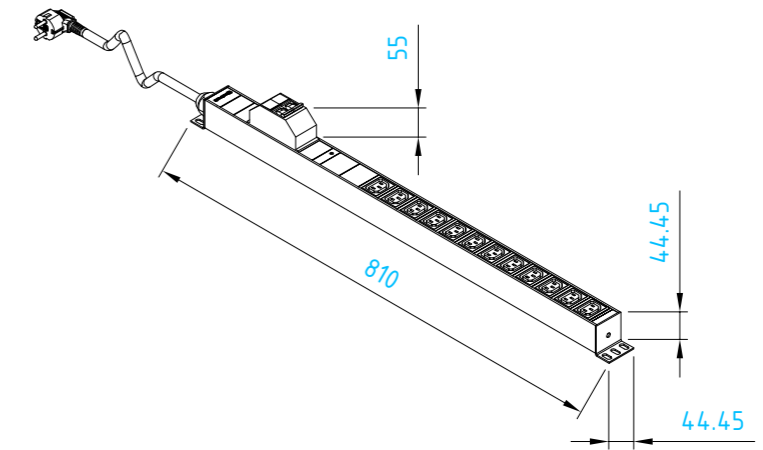

Note: All dimensions are in millimeter

REV.	DESCRIPTIONS	DATE	APPROVED

VRP206-MCB16

VRP206-MCB32

VRP212-MCB16

VRP212-MCB32

VRP224-MCB32

VRP220-MCB32

Lot EB6, Hiep Phuoc Industrial Park, Nha Be District, HCMC, Vietnam. <small>THIS DRAWING AND THE INFORMATION IT CONTAINS ARE THE SOLE PROPERTY OF NSP CO.,LTD. ANY REPRODUCTION IN PART OR AS A WHOLE WITHOUT THE WRITTEN PERMISSION IS PROHIBITED.</small>	POWER DISTRIBUTOR UNIT C13 + C19 SOCKET		Scale 1:10	ACCESSORIES		
	Created by	Checked by	Approved by	Size A3	Rev. 00	Date of issue 30/06/2018
WORKING DRAWING				PICTORIAL DRAWING		

Note: All dimensions are in millimeter

REV.	DESCRIPTIONS	DATE	APPROVED

VRP106-MCB16

VRP106-MCB32

VRP112-MCB16

VRP112-MCB32

VRP124-MCB32

Lot EB6, Hiep Phuoc Industrial Park, Nha Be District, HCMC, Vietnam. <small>THIS DRAWING AND THE INFORMATION IT CONTAINS ARE THE SOLE PROPERTY OF NSP CO.,LTD. ANY REPRODUCTION IN PART OR AS A WHOLE WITHOUT THE WRITTEN PERMISSION IS PROHIBITED.</small>	POWER DISTRIBUTOR UNIT UNIVERSAL SOCKET		Scale 1:10	ACCESSORIES		
	Created by	Checked by	Approved by	Size A3	Rev. 00	Date of issue 30/06/2018
WORKING DRAWING				PICTORIAL DRAWING		