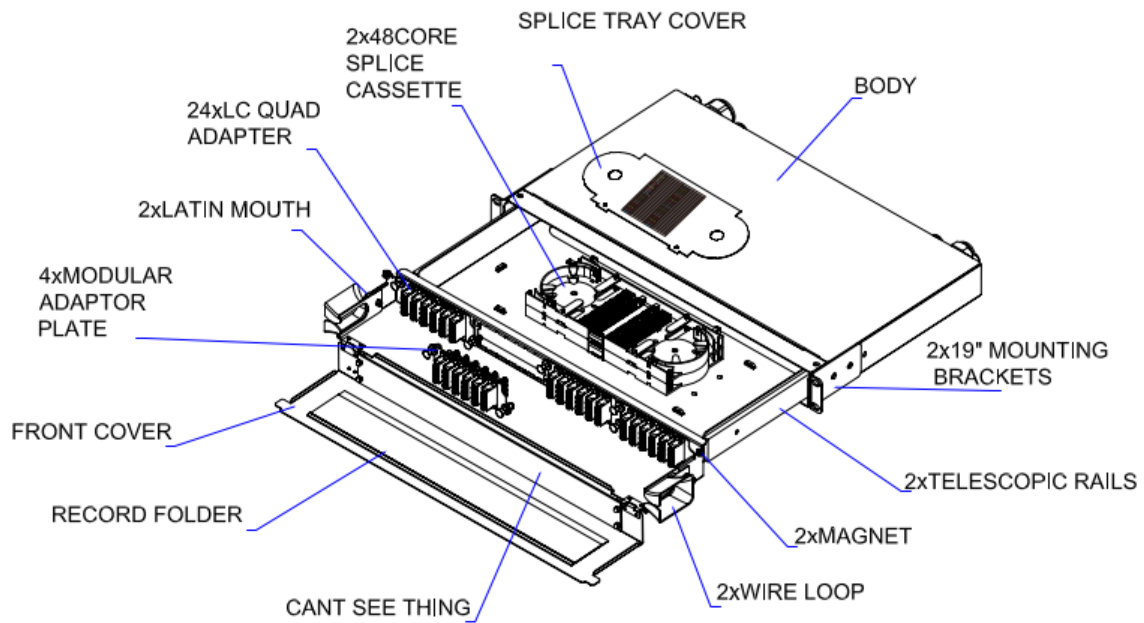

## UC 1RU Patch Panel 9515, Drawer type, Empty

(Only for reference)

- Light weight
- Sleek design & feel
- Water paint
- Drawer for easy installation and maintenance
- Abrasion resistance
- Highly durable
- Easy fix-up to 4 module cassettes
- Easy fix-up to 4 adaptor panels
- Up to 96 fibres

### Application

This patch panel are used to house and organize the trunk fiber optic cable, compatible with MPO-LC cassettes, fiber adaptor panels and patch cords. Sliding version has better easy access from front and rear, Panels has 4 slots, which can install 4 adaptor panels and 4 module cassettes, including LC, SC ST, FC adaptor, It is ideal for fast and reliable patch solutions within main, horizontal and equipment distribution areas.

### General Specifications

Item	Description
Material	SPCC (Cold rolled steel plate)
Matrix	Thickness = 1.2 mm
Cover	Thickness = 1.2 mm
Dimension	H x W x D = 1RU x 482 mm x 300 mm
Weight	Approximate 4 kg (empty)
Surface Finishing	Powder paint

**Construction**

**Configuration**

**Splicing Configuration:**