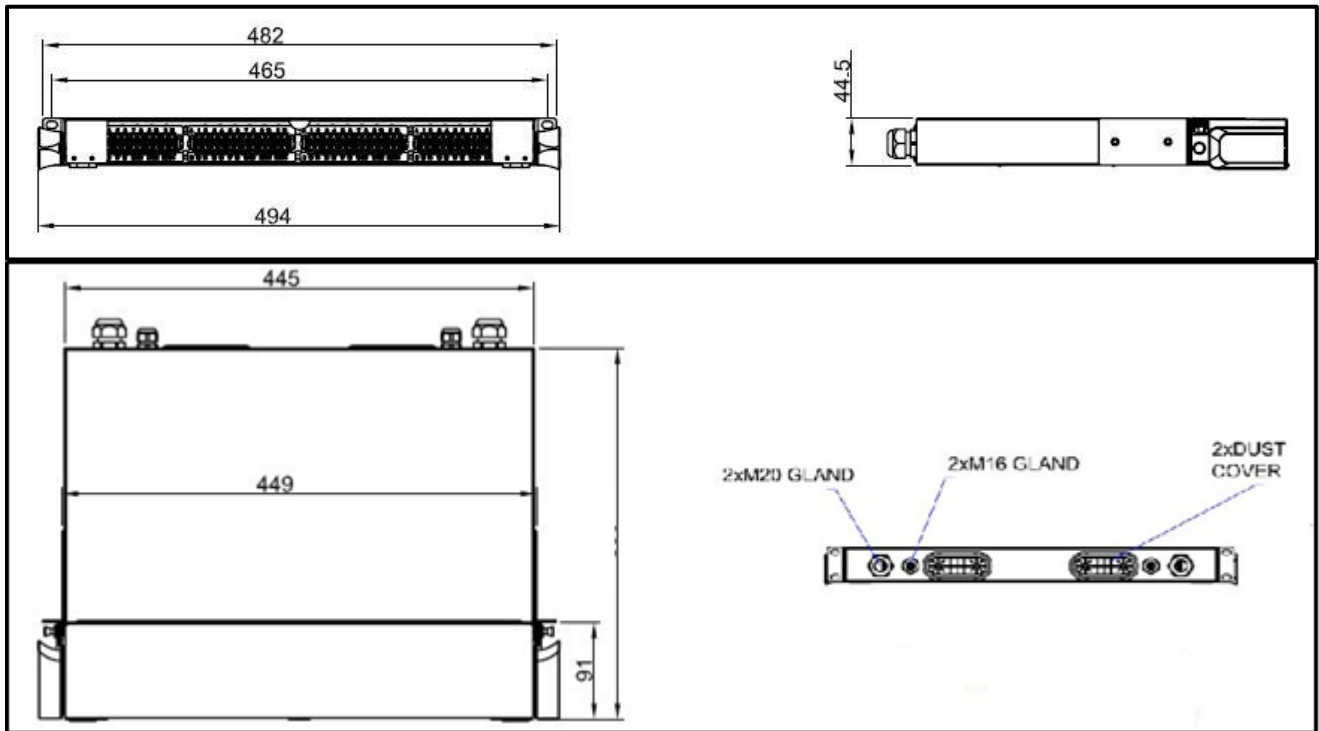

Construction