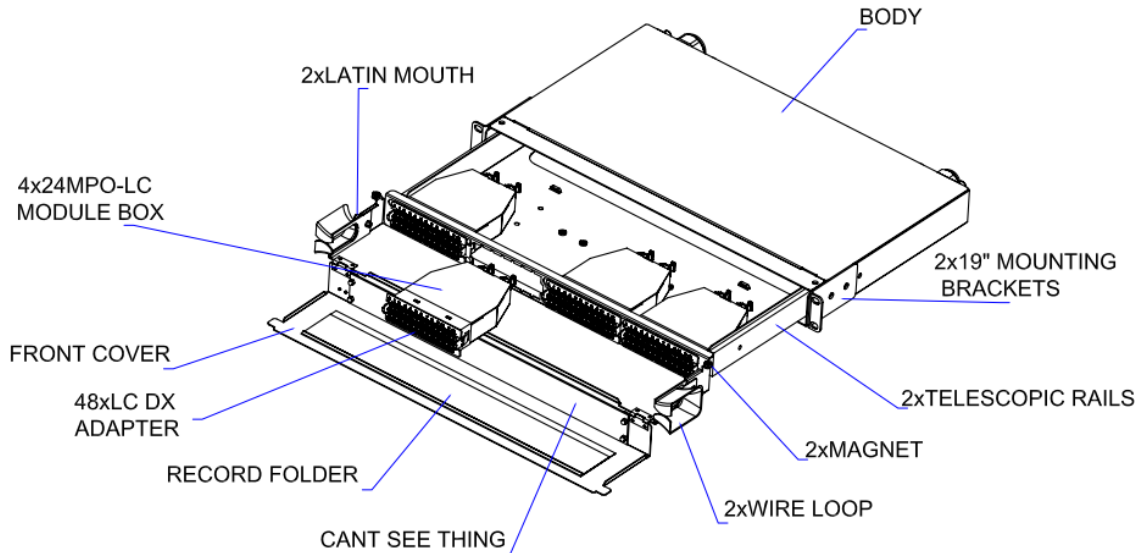

MPO Configuration:

Ordering Information

UC Part Number	SAP1C	Description	Weight (g)	Packaging
PP9515	YPMBP02913	DRAKA UCCONNECT FIBRE OPTIC PATCH PANEL DRAWER TYPE 19" 1U 4 SLOT EMPTY BLACK UC9500 SERIES	4000	1 set / box
Related Products				
PPA9515-0	YAPBP02679	DRAKA UCCONNECT FIBRE OPTIC FRONT PANEL PP9500 FLAT 1 SLOT 1U BLANK INSERT ADAPTOR TYPE	40	8 pcs / plastic box
PPA9514-6	YAPBP02645	DRAKA UCCONNECT FIBRE OPTIC FRONT PANEL PP9500 FLAT 1 SLOT 1U EMPTY BLACK 6 PORT LC DUPLEX / SC SIMPLEX	28	8 pcs / plastic box
PPA9514-6LC5M	YAPBP02672	DRAKA UCCONNECT FIBRE OPTIC FRONT PANEL PP9500 FLAT 1 SLOT 1U LOADED BLUE 6 PORT LC DUPLEX SM UPC	37	4 pcs / plastic box
PPA9514-6LCM2	TBC	DRAKA UCCONNECT FIBRE OPTIC FRONT PANEL PP9500 FLAT 1 SLOT 1U LOADED BEIGE 6 PORT LC DUPLEX OM1 & OM2 UPC	37	4 pcs / plastic box
PPA9514-6LCM3	YAPBP02674	DRAKA UCCONNECT FIBRE OPTIC FRONT PANEL PP9500 FLAT 1 SLOT 1U LOADED AQUA 6 PORT LC DUPLEX OM3 UPC	37	4 pcs / plastic box
PPA9514-6LCM4	YAPBP02673	DRAKA UCCONNECT FIBRE OPTIC FRONT PANEL PP9500 FLAT 1 SLOT 1U LOADED VIOLET 6 PORT LC DUPLEX OM4 UPC	37	4 pcs / plastic box