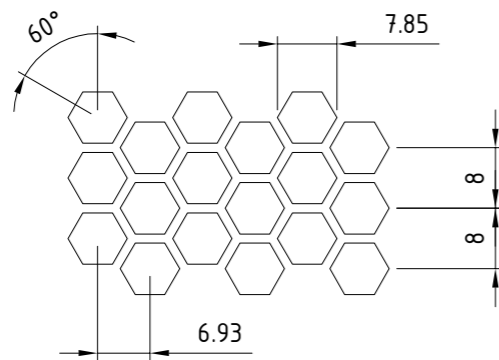

Note: All dimensions are in millimeter

REV.	DESCRIPTIONS	DATE	APPROVED

Note:  
All dimensions are in millimeter

REAR VIEW

SIDE VIEW

FRONT VIEW

Detail A  
Scale 2:1

TOP VIEW

Lot EB6, Hiep Phuoc Industrial Park, Nha Be District, HCMC, Vietnam. <small>THIS DRAWING AND THE INFORMATION IT CONTAINS ARE THE SOLE PROPERTY OF NSP CO.,LTD. ANY REPRODUCTION IN PART OR AS A WHOLE WITHOUT THE WRITTEN PERMISSION IS PROHIBITED.</small>	V-SERIES CABINET		Scale 1:20	VRV		
	Created by	Checked by	Approved by	Size A3	Rev. 00	Date of issue 10/03/2018
CUSTOMER DRAWING			PICTORIAL DRAWING			

Note: All dimensions are in millimeter

REV.	DESCRIPTIONS	DATE	APPROVED

W600 CABINET

W800 CABINET

	Lot EB6, Hiep Phuoc Industrial Park, Nha Be District, HCMC, Vietnam.	V-SERIES CABINET		Scale 1:20	VRV		
		<small>THIS DRAWING AND THE INFORMATION IT CONTAINS ARE THE SOLE PROPERTY OF NSP CO.,LTD.                  ANY REPRODUCTION IN PART OR AS A WHOLE WITHOUT THE WRITTEN PERMISSION IS PROHIBITED.</small>	Size A3	Rev. 00	Date of issue 10/03/2018	Sheet 6/6	
Created by	Checked by	Approved by	CUSTOMER DRAWING	PICTORIAL DRAWING			