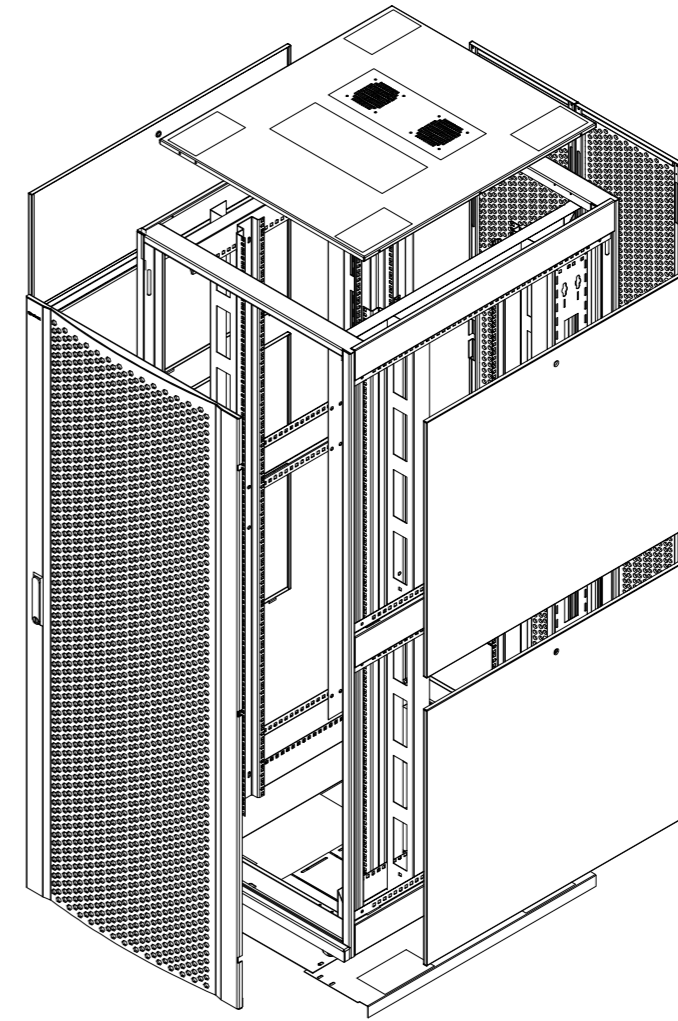

Note: All dimensions are in millimeter

REV.	DESCRIPTIONS	DATE	APPROVED

SIDE VIEW

42U CABINET

36U CABINET

27U CABINET

20U CABINET

15U CABINET

Note: All dimensions are in millimeter

REV.	DESCRIPTIONS	DATE	APPROVED

W600 CABINET

W800 CABINET

	Lot EB6, Hiep Phuoc Industrial Park, Nha Be District, HCMC, Vietnam.	V-SERIES CABINET		Scale 1:20	VRV		
		<small>THIS DRAWING AND THE INFORMATION IT CONTAINS ARE THE SOLE PROPERTY OF NSP CO.,LTD.                  ANY REPRODUCTION IN PART OR AS A WHOLE WITHOUT THE WRITTEN PERMISSION IS PROHIBITED.</small>	Size A3	Rev. 00	Date of issue 10/03/2018	Sheet 6/6	
Created by	Checked by	Approved by	CUSTOMER DRAWING	PICTORIAL DRAWING			