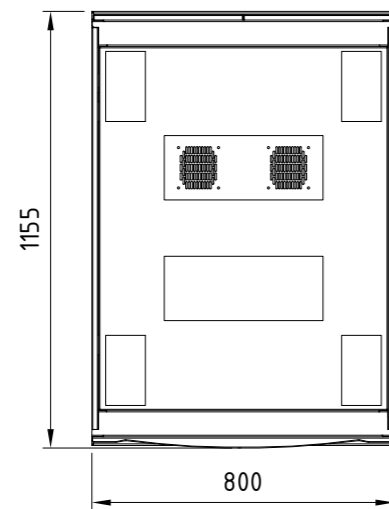

Note: All dimensions are in millimeter

REV.	DESCRIPTIONS	DATE	APPROVED

BOTTOM  
PANEL

TOP  
PANEL

Lot EB6, Hiep Phuoc Industrial Park, Nha Be District, HCMC, Vietnam. <small>THIS DRAWING AND THE INFORMATION IT CONTAINS ARE THE SOLE PROPERTY OF NSP CO.,LTD. ANY REPRODUCTION IN PART OR AS A WHOLE WITHOUT THE WRITTEN PERMISSION IS PROHIBITED.</small>	V-SERIES CABINET TOP BOTTOM PANEL W600		Scale 1:20	VRV		
	Created by	Checked by	Approved by	Size A3	Rev. 00	Date of issue 10/03/2018
CUSTOMER DRAWING				PICTORIAL DRAWING		

Note: All dimensions are in millimeter

REV.	DESCRIPTIONS	DATE	APPROVED

BOTTOM  
PANEL

TOP  
PANEL

Lot EB6, Hiep Phuoc Industrial Park, Nha Be District, HCMC, Vietnam. <small>THIS DRAWING AND THE INFORMATION IT CONTAINS ARE THE SOLE PROPERTY OF NSP CO.,LTD. ANY REPRODUCTION IN PART OR AS A WHOLE WITHOUT THE WRITTEN PERMISSION IS PROHIBITED.</small>	V-SERIES CABINET TOP BOTTOM PANEL W800		Scale 1:20	VRV		
	Created by	Checked by	Approved by	Size A3	Rev. 00	Date of issue 10/03/2018
CUSTOMER DRAWING				PICTORIAL DRAWING		

Note: All dimensions are in millimeter

REV.	DESCRIPTIONS	DATE	APPROVED

SIDE VIEW

42U CABINET

36U CABINET

27U CABINET

20U CABINET

15U CABINET

Note: All dimensions are in millimeter

REV.	DESCRIPTIONS	DATE	APPROVED

W600 CABINET

W800 CABINET

	Lot EB6, Hiep Phuoc Industrial Park, Nha Be District, HCMC, Vietnam.	V-SERIES CABINET		Scale 1:20	VRV		
		<small>THIS DRAWING AND THE INFORMATION IT CONTAINS ARE THE SOLE PROPERTY OF NSP CO.,LTD.                  ANY REPRODUCTION IN PART OR AS A WHOLE WITHOUT THE WRITTEN PERMISSION IS PROHIBITED.</small>	Size A3	Rev. 00	Date of issue 10/03/2018	Sheet 6/6	
Created by	Checked by	Approved by	CUSTOMER DRAWING	PICTORIAL DRAWING			