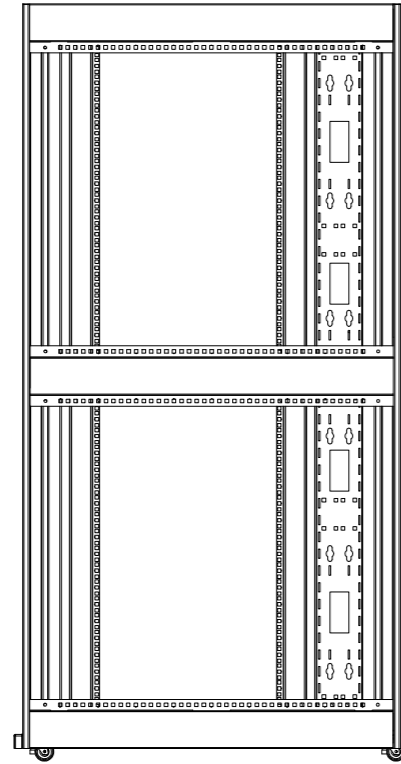

Note: All dimensions are in millimeter

REV.	DESCRIPTIONS	DATE	APPROVED

Note:  
All dimensions are in millimeter

REAR VIEW

SIDE VIEW

FRONT VIEW

Detail A  
Scale 2:1

TOP VIEW

Lot EB6, Hiep Phuoc Industrial Park, Nha Be District, HCMC, Vietnam. <small>THIS DRAWING AND THE INFORMATION IT CONTAINS ARE THE SOLE PROPERTY OF NSP CO.,LTD. ANY REPRODUCTION IN PART OR AS A WHOLE WITHOUT THE WRITTEN PERMISSION IS PROHIBITED.</small>	V-SERIES CABINET		Scale 1:20	VRV		
	Created by	Checked by	Approved by	Size A3	Rev. 00	Date of issue 10/03/2018
CUSTOMER DRAWING			PICTORIAL DRAWING			

Note: All dimensions are in millimeter

REV.	DESCRIPTIONS	DATE	APPROVED

SIDE VIEW  
(REMOVE DOOR)

FRONT VIEW  
(REMOVE DOOR)

A-A

Detail D

Detail B

Detail C

EXPLODED VIEW

8	VRV.XX0.02.000	MOUNTING ANGLE	04/06	SPCC 2.0	-
7	VRV.XX0.05.000	SIDE PANEL	02/04	SPCC 1.0	-
6	VRV.XX0.04.000	DOUBLE OPEN REAR DOOR	02	SPCC 1.2	-
5	VRV.XX0.06.000	TOP COVER	01	SPCC 1.2	-
4	VRV.XX0.08.000	MOUNTING PROFILE	04/06	SPCC 2.0	-
3	VRV.XX0.08.000	MAIN FRAME	02	SPCC 2.0	-
2	VRV.XX0.03.000	SINGLE OPEN FRONT DOOR	01	SPCC 1.2	-
1	VRV.XX0.06.000	BOTTOM PANEL	01	SPCC 1.2	-
ITEM	PART NO.	DESCRIPTIONS	Q'TY	MATERIAL	DRAWING NO.