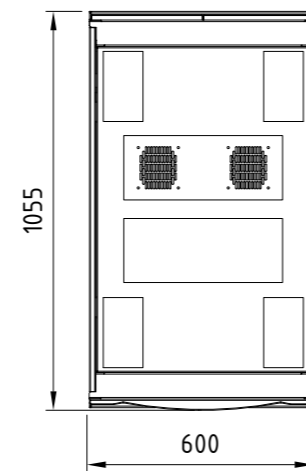

Note: All dimensions are in millimeter

REV.	DESCRIPTIONS	DATE	APPROVED

BOTTOM  
PANEL

TOP  
PANEL

Lot EB6, Hiep Phuoc Industrial Park, Nha Be District, HCMC, Vietnam. <small>THIS DRAWING AND THE INFORMATION IT CONTAINS ARE THE SOLE PROPERTY OF NSP CO.,LTD. ANY REPRODUCTION IN PART OR AS A WHOLE WITHOUT THE WRITTEN PERMISSION IS PROHIBITED.</small>	V-SERIES CABINET TOP BOTTOM PANEL W600		Scale 1:20	VRV		
	Created by	Checked by	Approved by	Size A3	Rev. 00	Date of issue 10/03/2018
CUSTOMER DRAWING				PICTORIAL DRAWING		

Note: All dimensions are in millimeter

REV.	DESCRIPTIONS	DATE	APPROVED

BOTTOM  
PANEL

TOP  
PANEL

Lot EB6, Hiep Phuoc Industrial Park, Nha Be District, HCMC, Vietnam. <small>THIS DRAWING AND THE INFORMATION IT CONTAINS ARE THE SOLE PROPERTY OF NSP CO.,LTD. ANY REPRODUCTION IN PART OR AS A WHOLE WITHOUT THE WRITTEN PERMISSION IS PROHIBITED.</small>	V-SERIES CABINET TOP BOTTOM PANEL W800		Scale 1:20	VRV		
	Created by	Checked by	Approved by	Size A3	Rev. 00	Date of issue 10/03/2018
CUSTOMER DRAWING				PICTORIAL DRAWING		

Note: All dimensions are in millimeter

REV.	DESCRIPTIONS	DATE	APPROVED

SIDE VIEW

42U CABINET

36U CABINET

27U CABINET

20U CABINET

15U CABINET

Note: All dimensions are in millimeter

REV.	DESCRIPTIONS	DATE	APPROVED

W600 CABINET

W800 CABINET

	Lot EB6, Hiep Phuoc Industrial Park, Nha Be District, HCMC, Vietnam.	V-SERIES CABINET		Scale 1:20	VRV		
		<small>THIS DRAWING AND THE INFORMATION IT CONTAINS ARE THE SOLE PROPERTY OF NSP CO.,LTD.                  ANY REPRODUCTION IN PART OR AS A WHOLE WITHOUT THE WRITTEN PERMISSION IS PROHIBITED.</small>	Size A3	Rev. 00	Date of issue 10/03/2018	Sheet 6/6	
Created by	Checked by	Approved by	CUSTOMER DRAWING	PICTORIAL DRAWING			