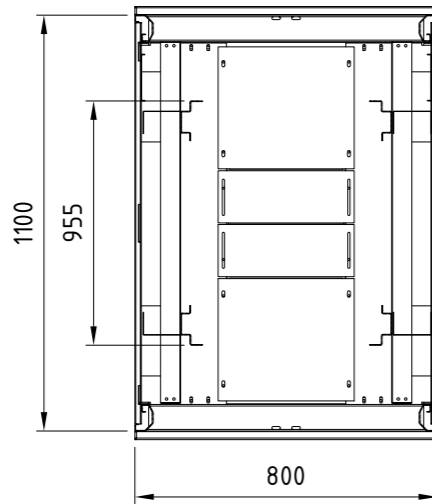

Note: All dimensions are in millimeter

REV.	DESCRIPTIONS	DATE	APPROVED

BOTTOM  
PANEL

TOP  
PANEL

Lot EB6, Hiep Phuoc Industrial Park, Nha Be District, HCMC, Vietnam. <small>THIS DRAWING AND THE INFORMATION IT CONTAINS ARE THE SOLE PROPERTY OF NSP CO.,LTD. ANY REPRODUCTION IN PART OR AS A WHOLE WITHOUT THE WRITTEN PERMISSION IS PROHIBITED.</small>	V-SERIES CABINET TOP BOTTOM PANEL W600		Scale 1:20	VRV		
	Created by	Checked by	Approved by	Size A3	Rev. 00	Date of issue 10/03/2018
CUSTOMER DRAWING				PICTORIAL DRAWING		

Note: All dimensions are in millimeter

REV.	DESCRIPTIONS	DATE	APPROVED

BOTTOM  
PANEL

TOP  
PANEL

Lot EB6, Hiep Phuoc Industrial Park, Nha Be District, HCMC, Vietnam. <small>THIS DRAWING AND THE INFORMATION IT CONTAINS ARE THE SOLE PROPERTY OF NSP CO.,LTD. ANY REPRODUCTION IN PART OR AS A WHOLE WITHOUT THE WRITTEN PERMISSION IS PROHIBITED.</small>	V-SERIES CABINET TOP BOTTOM PANEL W800		Scale 1:20	VRV		
	Created by	Checked by	Approved by	Size A3	Rev. 00	Date of issue 10/03/2018
CUSTOMER DRAWING				PICTORIAL DRAWING		

Note: All dimensions are in millimeter

REV.	DESCRIPTIONS	DATE	APPROVED

SIDE VIEW

42U CABINET

36U CABINET

27U CABINET

20U CABINET

15U CABINET

Note: All dimensions are in millimeter

REV.	DESCRIPTIONS	DATE	APPROVED

W600 CABINET

W800 CABINET

	Lot EB6, Hiep Phuoc Industrial Park, Nha Be District, HCMC, Vietnam.	V-SERIES CABINET		Scale 1:20	VRV		
		<small>THIS DRAWING AND THE INFORMATION IT CONTAINS ARE THE SOLE PROPERTY OF NSP CO.,LTD.                  ANY REPRODUCTION IN PART OR AS A WHOLE WITHOUT THE WRITTEN PERMISSION IS PROHIBITED.</small>	Size A3	Rev. 00	Date of issue 10/03/2018	Sheet 6/6	
Created by	Checked by	Approved by	CUSTOMER DRAWING	PICTORIAL DRAWING			