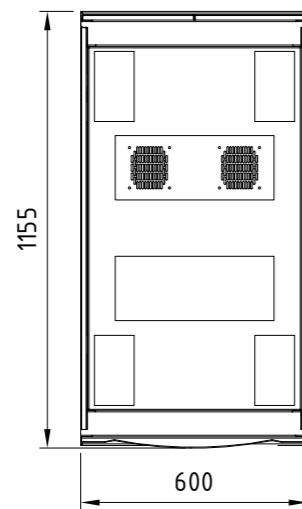

Note: All dimensions are in millimeter

REV.	DESCRIPTIONS	DATE	APPROVED

BOTTOM  
PANEL

TOP  
PANEL

Lot EB6, Hiep Phuoc Industrial Park, Nha Be District, HCMC, Vietnam. <small>THIS DRAWING AND THE INFORMATION IT CONTAINS ARE THE SOLE PROPERTY OF NSP CO.,LTD. ANY REPRODUCTION IN PART OR AS A WHOLE WITHOUT THE WRITTEN PERMISSION IS PROHIBITED.</small>	V-SERIES CABINET TOP BOTTOM PANEL W600		Scale 1:20	VRV		
	Created by	Checked by	Approved by	Size A3	Rev. 00	Date of issue 10/03/2018
CUSTOMER DRAWING				PICTORIAL DRAWING		

Note: All dimensions are in millimeter

REV.	DESCRIPTIONS	DATE	APPROVED

BOTTOM  
PANEL

TOP  
PANEL

Lot EB6, Hiep Phuoc Industrial Park, Nha Be District, HCMC, Vietnam. <small>THIS DRAWING AND THE INFORMATION IT CONTAINS ARE THE SOLE PROPERTY OF NSP CO.,LTD. ANY REPRODUCTION IN PART OR AS A WHOLE WITHOUT THE WRITTEN PERMISSION IS PROHIBITED.</small>	V-SERIES CABINET TOP BOTTOM PANEL W800		Scale 1:20	VRV		
	Created by	Checked by	Approved by	Size A3	Rev. 00	Date of issue 10/03/2018
CUSTOMER DRAWING				PICTORIAL DRAWING		

Note: All dimensions are in millimeter

REV.	DESCRIPTIONS	DATE	APPROVED

SIDE VIEW

42U CABINET

36U CABINET

27U CABINET

20U CABINET

15U CABINET

Note: All dimensions are in millimeter

REV.	DESCRIPTIONS	DATE	APPROVED

W600 CABINET

W800 CABINET

	Lot EB6, Hiep Phuoc Industrial Park, Nha Be District, HCMC, Vietnam.	V-SERIES CABINET		Scale 1:20	VRV		
		<small>THIS DRAWING AND THE INFORMATION IT CONTAINS ARE THE SOLE PROPERTY OF NSP CO.,LTD.                  ANY REPRODUCTION IN PART OR AS A WHOLE WITHOUT THE WRITTEN PERMISSION IS PROHIBITED.</small>	Size A3	Rev. 00	Date of issue 10/03/2018	Sheet 6/6	
Created by	Checked by	Approved by	CUSTOMER DRAWING	PICTORIAL DRAWING			