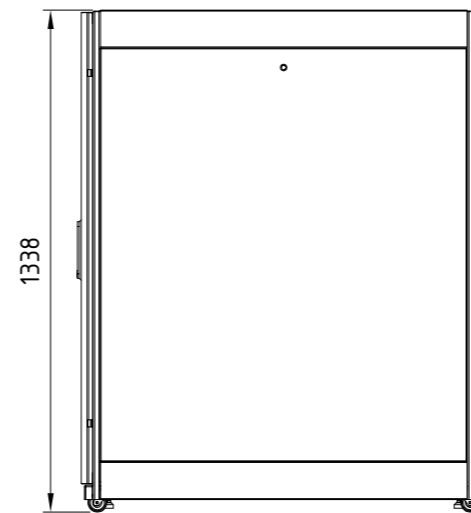

Note: All dimensions are in millimeter

REV.	DESCRIPTIONS	DATE	APPROVED

SIDE VIEW

42U CABINET

36U CABINET

27U CABINET

20U CABINET

15U CABINET

Note: All dimensions are in millimeter

REV.	DESCRIPTIONS	DATE	APPROVED

W600 CABINET

W800 CABINET

	Lot EB6, Hiep Phuoc Industrial Park, Nha Be District, HCMC, Vietnam.	V-SERIES CABINET		Scale 1:20	VRV		
		<small>THIS DRAWING AND THE INFORMATION IT CONTAINS ARE THE SOLE PROPERTY OF NSP CO.,LTD.                  ANY REPRODUCTION IN PART OR AS A WHOLE WITHOUT THE WRITTEN PERMISSION IS PROHIBITED.</small>	Size A3	Rev. 00	Date of issue 10/03/2018	Sheet 6/6	
Created by	Checked by	Approved by	CUSTOMER DRAWING	PICTORIAL DRAWING			