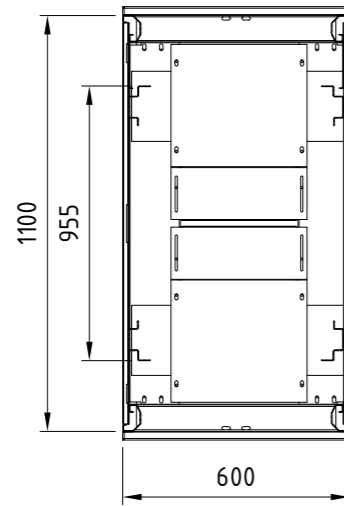

Note: All dimensions are in millimeter

REV.	DESCRIPTIONS	DATE	APPROVED

BOTTOM
PANEL