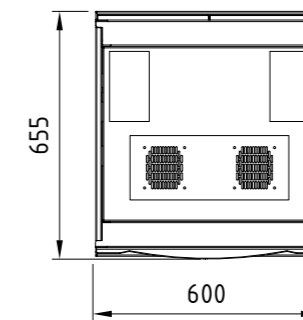

Note: All dimensions are in millimeter

REV.	DESCRIPTIONS	DATE	APPROVED

BOTTOM  
PANEL

TOP  
PANEL

Lot EB6, Hiep Phuoc Industrial Park, Nha Be District, HCMC, Vietnam. <small>THIS DRAWING AND THE INFORMATION IT CONTAINS ARE THE SOLE PROPERTY OF NSP CO.,LTD. ANY REPRODUCTION IN PART OR AS A WHOLE WITHOUT THE WRITTEN PERMISSION IS PROHIBITED.</small>	V-SERIES CABINET TOP BOTTOM PANEL W600		Scale 1:20	VRV		
	Created by	Checked by	Approved by	Size A3	Rev. 00	Date of issue 10/03/2018
CUSTOMER DRAWING				PICTORIAL DRAWING		

Note: All dimensions are in millimeter

REV.	DESCRIPTIONS	DATE	APPROVED

BOTTOM  
PANEL

TOP  
PANEL

Lot EB6, Hiep Phuoc Industrial Park, Nha Be District, HCMC, Vietnam. <small>THIS DRAWING AND THE INFORMATION IT CONTAINS ARE THE SOLE PROPERTY OF NSP CO.,LTD. ANY REPRODUCTION IN PART OR AS A WHOLE WITHOUT THE WRITTEN PERMISSION IS PROHIBITED.</small>	V-SERIES CABINET TOP BOTTOM PANEL W800		Scale 1:20	VRV		
	Created by	Checked by	Approved by	Size A3	Rev. 00	Date of issue 10/03/2018
CUSTOMER DRAWING				PICTORIAL DRAWING		