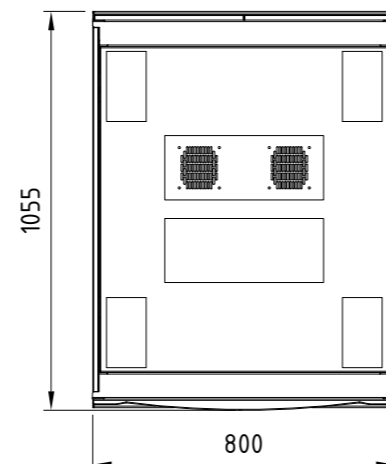

Note: All dimensions are in millimeter

REV.	DESCRIPTIONS	DATE	APPROVED

BOTTOM  
PANEL

TOP  
PANEL

Lot EB6, Hiep Phuoc Industrial Park, Nha Be District, HCMC, Vietnam. <small>THIS DRAWING AND THE INFORMATION IT CONTAINS ARE THE SOLE PROPERTY OF NSP CO.,LTD. ANY REPRODUCTION IN PART OR AS A WHOLE WITHOUT THE WRITTEN PERMISSION IS PROHIBITED.</small>	V-SERIES CABINET TOP BOTTOM PANEL W600		Scale 1:20	VRV		
	Created by	Checked by	Approved by	Size A3	Rev. 00	Date of issue 10/03/2018
CUSTOMER DRAWING				PICTORIAL DRAWING		

Note: All dimensions are in millimeter

REV.	DESCRIPTIONS	DATE	APPROVED

BOTTOM  
PANEL

TOP  
PANEL

Lot EB6, Hiep Phuoc Industrial Park, Nha Be District, HCMC, Vietnam. <small>THIS DRAWING AND THE INFORMATION IT CONTAINS ARE THE SOLE PROPERTY OF NSP CO.,LTD. ANY REPRODUCTION IN PART OR AS A WHOLE WITHOUT THE WRITTEN PERMISSION IS PROHIBITED.</small>	V-SERIES CABINET TOP BOTTOM PANEL W800		Scale 1:20	VRV		
	Created by	Checked by	Approved by	Size A3	Rev. 00	Date of issue 10/03/2018
CUSTOMER DRAWING				PICTORIAL DRAWING		

Note: All dimensions are in millimeter

REV.	DESCRIPTIONS	DATE	APPROVED

SIDE VIEW

42U CABINET

36U CABINET

27U CABINET

20U CABINET

15U CABINET

Note: All dimensions are in millimeter

REV.	DESCRIPTIONS	DATE	APPROVED

W600 CABINET

W800 CABINET

	Lot EB6, Hiep Phuoc Industrial Park, Nha Be District, HCMC, Vietnam.	V-SERIES CABINET		Scale 1:20	VRV		
		<small>THIS DRAWING AND THE INFORMATION IT CONTAINS ARE THE SOLE PROPERTY OF NSP CO.,LTD.                  ANY REPRODUCTION IN PART OR AS A WHOLE WITHOUT THE WRITTEN PERMISSION IS PROHIBITED.</small>	Size A3	Rev. 00	Date of issue 10/03/2018	Sheet 6/6	
Created by	Checked by	Approved by	CUSTOMER DRAWING	PICTORIAL DRAWING			