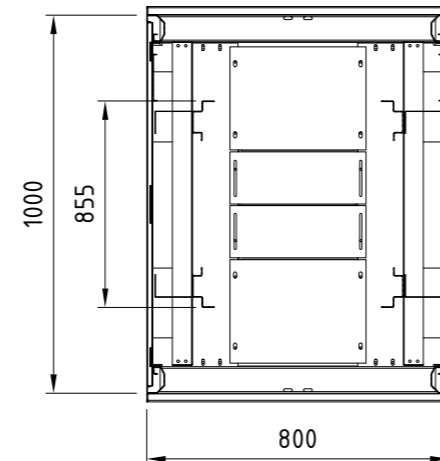

Note: All dimensions are in millimeter

REV.	DESCRIPTIONS	DATE	APPROVED

BOTTOM  
PANEL

TOP  
PANEL

Lot EB6, Hiep Phuoc Industrial Park, Nha Be District, HCMC, Vietnam. <small>THIS DRAWING AND THE INFORMATION IT CONTAINS ARE THE SOLE PROPERTY OF NSP CO.,LTD. ANY REPRODUCTION IN PART OR AS A WHOLE WITHOUT THE WRITTEN PERMISSION IS PROHIBITED.</small>	V-SERIES CABINET TOP BOTTOM PANEL W600		Scale 1:20	VRV		
	Created by	Checked by	Approved by	Size A3	Rev. 00	Date of issue 10/03/2018
CUSTOMER DRAWING				PICTORIAL DRAWING		

Note: All dimensions are in millimeter

REV.	DESCRIPTIONS	DATE	APPROVED

BOTTOM  
PANEL

TOP  
PANEL

Lot EB6, Hiep Phuoc Industrial Park, Nha Be District, HCMC, Vietnam. <small>THIS DRAWING AND THE INFORMATION IT CONTAINS ARE THE SOLE PROPERTY OF NSP CO.,LTD. ANY REPRODUCTION IN PART OR AS A WHOLE WITHOUT THE WRITTEN PERMISSION IS PROHIBITED.</small>	V-SERIES CABINET TOP BOTTOM PANEL W800		Scale 1:20	VRV		
	Created by	Checked by	Approved by	Size A3	Rev. 00	Date of issue 10/03/2018
CUSTOMER DRAWING				PICTORIAL DRAWING		

Note: All dimensions are in millimeter

REV.	DESCRIPTIONS	DATE	APPROVED

SIDE VIEW

42U CABINET

36U CABINET

27U CABINET

20U CABINET

15U CABINET