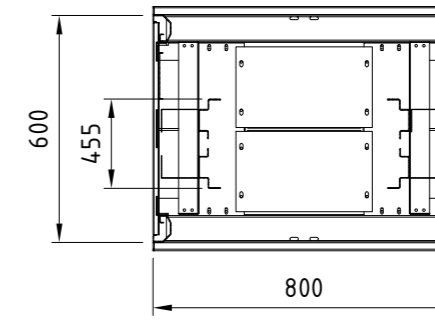

Note: All dimensions are in millimeter

REV.	DESCRIPTIONS	DATE	APPROVED

BOTTOM  
PANEL

TOP  
PANEL

Lot EB6, Hiep Phuoc Industrial Park, Nha Be District, HCMC, Vietnam. <small>THIS DRAWING AND THE INFORMATION IT CONTAINS ARE THE SOLE PROPERTY OF NSP CO.,LTD. ANY REPRODUCTION IN PART OR AS A WHOLE WITHOUT THE WRITTEN PERMISSION IS PROHIBITED.</small>	V-SERIES CABINET TOP BOTTOM PANEL W600		Scale 1:20	VRV		
	Created by	Checked by	Approved by	Size A3	Rev. 00	Date of issue 10/03/2018
CUSTOMER DRAWING				PICTORIAL DRAWING		

Note: All dimensions are in millimeter

REV.	DESCRIPTIONS	DATE	APPROVED

BOTTOM  
PANEL

TOP  
PANEL

Lot EB6, Hiep Phuoc Industrial Park, Nha Be District, HCMC, Vietnam. <small>THIS DRAWING AND THE INFORMATION IT CONTAINS ARE THE SOLE PROPERTY OF NSP CO.,LTD. ANY REPRODUCTION IN PART OR AS A WHOLE WITHOUT THE WRITTEN PERMISSION IS PROHIBITED.</small>	V-SERIES CABINET TOP BOTTOM PANEL W800		Scale 1:20	VRV		
	Created by	Checked by	Approved by	Size A3	Rev. 00	Date of issue 10/03/2018
CUSTOMER DRAWING				PICTORIAL DRAWING		