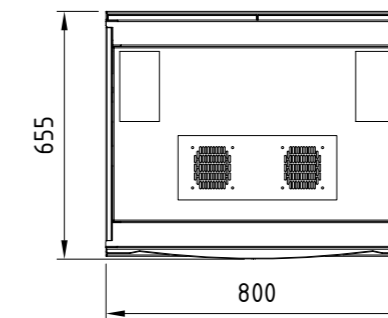

Note: All dimensions are in millimeter

REV.	DESCRIPTIONS	DATE	APPROVED

BOTTOM  
PANEL

TOP  
PANEL

Lot EB6, Hiep Phuoc Industrial Park, Nha Be District, HCMC, Vietnam. <small>THIS DRAWING AND THE INFORMATION IT CONTAINS ARE THE SOLE PROPERTY OF NSP CO.,LTD. ANY REPRODUCTION IN PART OR AS A WHOLE WITHOUT THE WRITTEN PERMISSION IS PROHIBITED.</small>	V-SERIES CABINET TOP BOTTOM PANEL W800		Scale 1:20	VRV		
	Created by	Checked by	Approved by	Size A3	Rev. 00	Date of issue 10/03/2018
CUSTOMER DRAWING				PICTORIAL DRAWING		

Note: All dimensions are in millimeter

REV.	DESCRIPTIONS	DATE	APPROVED

SIDE VIEW

42U CABINET

36U CABINET

27U CABINET

20U CABINET

15U CABINET