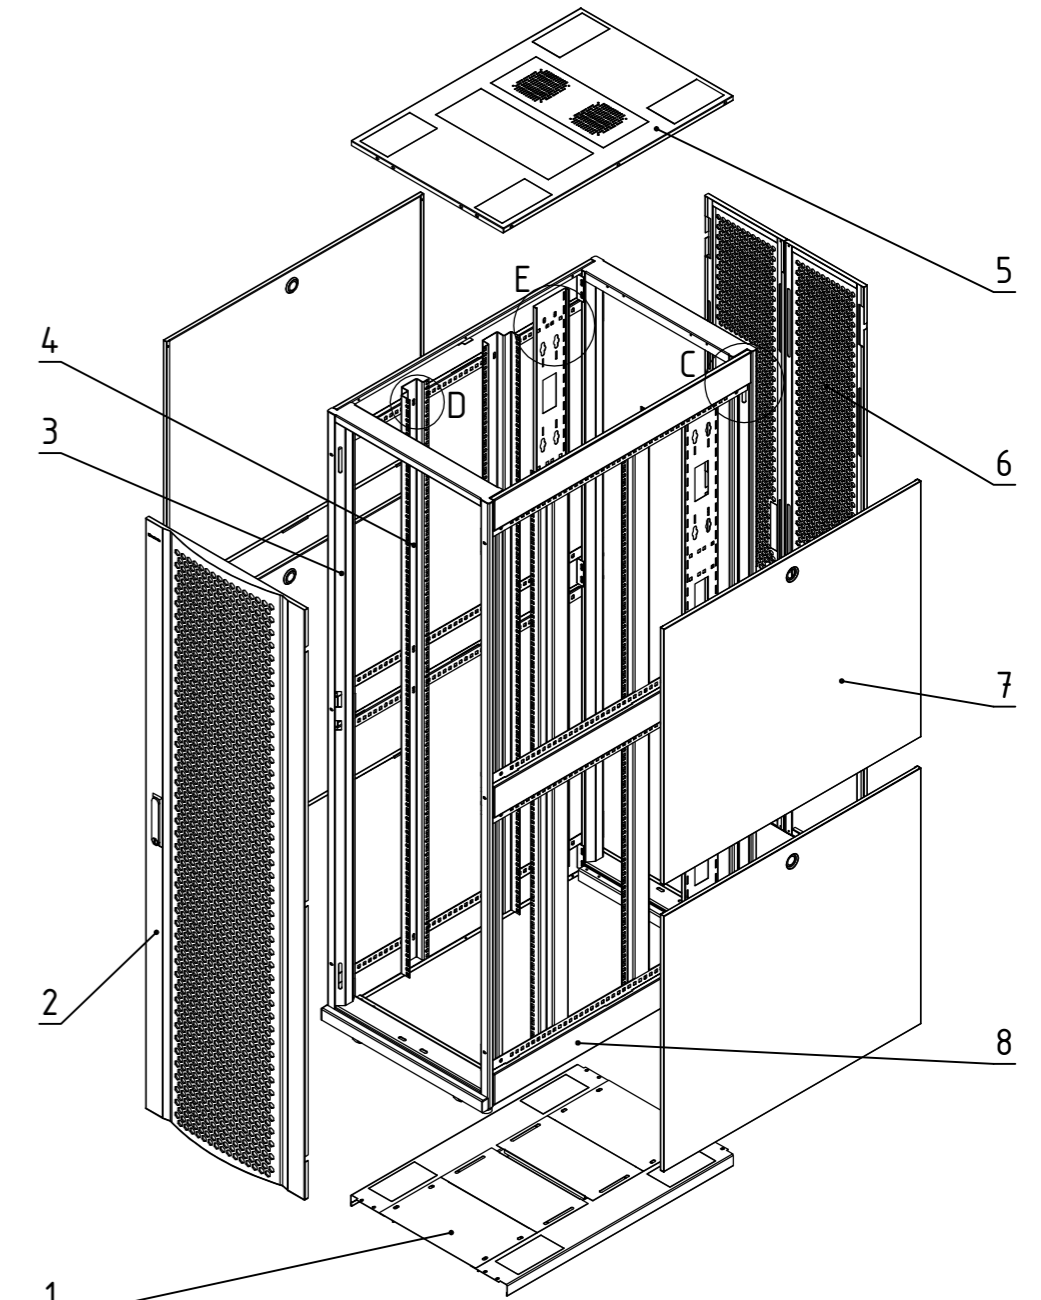

Note: All dimensions are in millimeter

REV.	DESCRIPTIONS	DATE	APPROVED

SIDE VIEW  
(REMOVE DOOR)

FRONT VIEW  
(REMOVE DOOR)

A-A

Detail D

Detail B

Detail C

EXPLODED VIEW

8	VRV.XX0.02.000	MOUNTING ANGLE	04/06	SPCC 2.0	-
7	VRV.XX0.05.000	SIDE PANEL	02/04	SPCC 1.0	-
6	VRV.XX0.04.000	DOUBLE OPEN REAR DOOR	02	SPCC 1.2	-
5	VRV.XX0.06.000	TOP COVER	01	SPCC 1.2	-
4	VRV.XX0.08.000	MOUNTING PROFILE	04/06	SPCC 2.0	-
3	VRV.XX0.08.000	MAIN FRAME	02	SPCC 2.0	-
2	VRV.XX0.03.000	SINGLE OPEN FRONT DOOR	01	SPCC 1.2	-
1	VRV.XX0.06.000	BOTTOM PANEL	01	SPCC 1.2	-
ITEM	PART NO.	DESCRIPTIONS	Q'TY	MATERIAL	DRAWING NO.