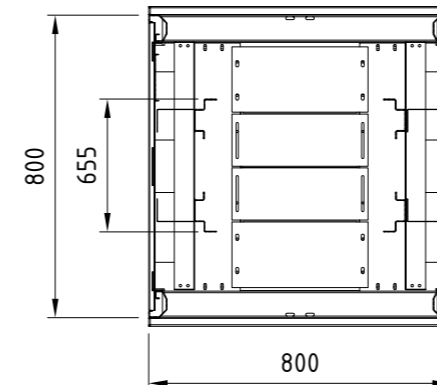

Note: All dimensions are in millimeter

REV.	DESCRIPTIONS	DATE	APPROVED

BOTTOM  
PANEL

TOP  
PANEL

Lot EB6, Hiep Phuoc Industrial Park, Nha Be District, HCMC, Vietnam. <small>THIS DRAWING AND THE INFORMATION IT CONTAINS ARE THE SOLE PROPERTY OF NSP CO.,LTD. ANY REPRODUCTION IN PART OR AS A WHOLE WITHOUT THE WRITTEN PERMISSION IS PROHIBITED.</small>	V-SERIES CABINET TOP BOTTOM PANEL W600		Scale 1:20	VRV		
	Created by	Checked by	Approved by	Size A3	Rev. 00	Date of issue 10/03/2018
CUSTOMER DRAWING				PICTORIAL DRAWING		

Note: All dimensions are in millimeter

REV.	DESCRIPTIONS	DATE	APPROVED

BOTTOM  
PANEL

TOP  
PANEL

Lot EB6, Hiep Phuoc Industrial Park, Nha Be District, HCMC, Vietnam. <small>THIS DRAWING AND THE INFORMATION IT CONTAINS ARE THE SOLE PROPERTY OF NSP CO.,LTD. ANY REPRODUCTION IN PART OR AS A WHOLE WITHOUT THE WRITTEN PERMISSION IS PROHIBITED.</small>	V-SERIES CABINET TOP BOTTOM PANEL W800		Scale 1:20	VRV		
	Created by	Checked by	Approved by	Size A3	Rev. 00	Date of issue 10/03/2018
CUSTOMER DRAWING				PICTORIAL DRAWING		