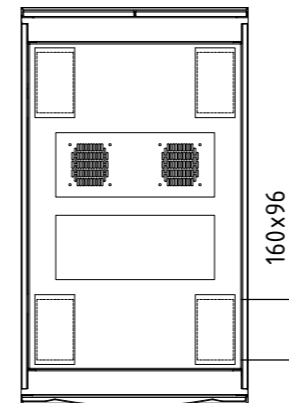

Note: All dimensions are in millimeter

REV.	DESCRIPTIONS	DATE	APPROVED

Note:  
All dimensions are in millimeter

REAR VIEW

SIDE VIEW

FRONT VIEW

Detail A  
Scale 2:1

TOP VIEW

Lot EB6, Hiep Phuoc Industrial Park, Nha Be District, HCMC, Vietnam. <small>THIS DRAWING AND THE INFORMATION IT CONTAINS ARE THE SOLE PROPERTY OF NSP CO.,LTD. ANY REPRODUCTION IN PART OR AS A WHOLE WITHOUT THE WRITTEN PERMISSION IS PROHIBITED.</small>	V-SERIES CABINET		Scale 1:20	VRV		
	Created by	Checked by	Approved by	Size A3	Rev. 00	Date of issue 10/03/2018
CUSTOMER DRAWING			PICTORIAL DRAWING			

Note: All dimensions are in millimeter

REV.	DESCRIPTIONS	DATE	APPROVED

W600 CABINET

W800 CABINET

	Lot EB6, Hiep Phuoc Industrial Park, Nha Be District, HCMC, Vietnam.	V-SERIES CABINET		Scale 1:20	VRV		
		<small>THIS DRAWING AND THE INFORMATION IT CONTAINS ARE THE SOLE PROPERTY OF NSP CO.,LTD.                  ANY REPRODUCTION IN PART OR AS A WHOLE WITHOUT THE WRITTEN PERMISSION IS PROHIBITED.</small>	Size A3	Rev. 00	Date of issue 10/03/2018	Sheet 6/6	
Created by	Checked by	Approved by	CUSTOMER DRAWING	PICTORIAL DRAWING			