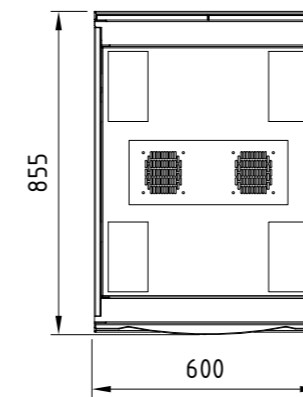

Note: All dimensions are in millimeter

REV.	DESCRIPTIONS	DATE	APPROVED

BOTTOM  
PANEL

TOP  
PANEL

Lot EB6, Hiep Phuoc Industrial Park, Nha Be District, HCMC, Vietnam. <small>THIS DRAWING AND THE INFORMATION IT CONTAINS ARE THE SOLE PROPERTY OF NSP CO.,LTD. ANY REPRODUCTION IN PART OR AS A WHOLE WITHOUT THE WRITTEN PERMISSION IS PROHIBITED.</small>	V-SERIES CABINET TOP BOTTOM PANEL W600		Scale 1:20	VRV		
	Created by	Checked by	Approved by	Size A3	Rev. 00	Date of issue 10/03/2018
CUSTOMER DRAWING				PICTORIAL DRAWING		

Note: All dimensions are in millimeter

REV.	DESCRIPTIONS	DATE	APPROVED

BOTTOM  
PANEL

TOP  
PANEL

Lot EB6, Hiep Phuoc Industrial Park, Nha Be District, HCMC, Vietnam. <small>THIS DRAWING AND THE INFORMATION IT CONTAINS ARE THE SOLE PROPERTY OF NSP CO.,LTD. ANY REPRODUCTION IN PART OR AS A WHOLE WITHOUT THE WRITTEN PERMISSION IS PROHIBITED.</small>	V-SERIES CABINET TOP BOTTOM PANEL W800		Scale 1:20	VRV		
	Created by	Checked by	Approved by	Size A3	Rev. 00	Date of issue 10/03/2018
CUSTOMER DRAWING				PICTORIAL DRAWING		

Note: All dimensions are in millimeter

REV.	DESCRIPTIONS	DATE	APPROVED

SIDE VIEW

42U CABINET

36U CABINET

27U CABINET

20U CABINET

15U CABINET

Note: All dimensions are in millimeter

REV.	DESCRIPTIONS	DATE	APPROVED

W600 CABINET

W800 CABINET

	Lot EB6, Hiep Phuoc Industrial Park, Nha Be District, HCMC, Vietnam.	V-SERIES CABINET		Scale 1:20	VRV		
		<small>THIS DRAWING AND THE INFORMATION IT CONTAINS ARE THE SOLE PROPERTY OF NSP CO.,LTD.                  ANY REPRODUCTION IN PART OR AS A WHOLE WITHOUT THE WRITTEN PERMISSION IS PROHIBITED.</small>	Size A3	Rev. 00	Date of issue 10/03/2018	Sheet 6/6	
Created by	Checked by	Approved by	CUSTOMER DRAWING	PICTORIAL DRAWING			