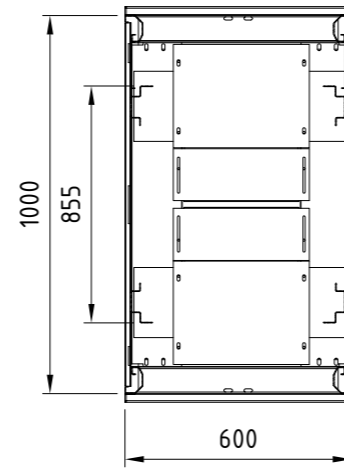

Note: All dimensions are in millimeter

REV.	DESCRIPTIONS	DATE	APPROVED

BOTTOM
PANEL