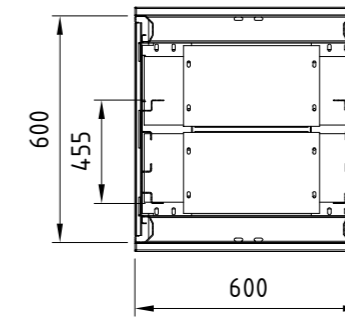

EXPLODED VIEW

8	VRV.XX0.02.000	MOUNTING ANGLE	04/06	SPCC 2.0	-
7	VRV.XX0.05.000	SIDE PANEL	02/04	SPCC 1.0	-
6	VRV.XX0.04.000	DOUBLE OPEN REAR DOOR	02	SPCC 1.2	-
5	VRV.XX0.06.000	TOP COVER	01	SPCC 1.2	-
4	VRV.XX0.08.000	MOUNTING PROFILE	04/06	SPCC 2.0	-
3	VRV.XX0.08.000	MAIN FRAME	02	SPCC 2.0	-
2	VRV.XX0.03.000	SINGLE OPEN FRONT DOOR	01	SPCC 1.2	-
1	VRV.XX0.06.000	BOTTOM PANEL	01	SPCC 1.2	-
ITEM	PART NO.	DESCRIPTIONS	Q'TY	MATERIAL	DRAWING NO.

Lot EB6, Hiep Phuoc Industrial Park, Nha Be District, HCMC, Vietnam. <small>THIS DRAWING AND THE INFORMATION IT CONTAINS ARE THE SOLE PROPERTY OF NSP CO.,LTD. ANY REPRODUCTION IN PART OR AS A WHOLE WITHOUT THE WRITTEN PERMISSION IS PROHIBITED.</small>	V-SERIES CABINET		Scale 1:20	VRV	
			Size A3	Rev. 00	Date of issue 10/03/2018
Created by	Checked by	Approved by	CUSTOMER DRAWING		PICTORIAL DRAWING

Note: All dimensions are in millimeter

REV.	DESCRIPTIONS	DATE	APPROVED

BOTTOM  
PANEL

TOP  
PANEL

Lot EB6, Hiep Phuoc Industrial Park, Nha Be District, HCMC, Vietnam. <small>THIS DRAWING AND THE INFORMATION IT CONTAINS ARE THE SOLE PROPERTY OF NSP CO.,LTD. ANY REPRODUCTION IN PART OR AS A WHOLE WITHOUT THE WRITTEN PERMISSION IS PROHIBITED.</small>	V-SERIES CABINET TOP BOTTOM PANEL W600		Scale 1:20	VRV		
	Created by	Checked by	Approved by	Size A3	Rev. 00	Date of issue 10/03/2018
CUSTOMER DRAWING				PICTORIAL DRAWING		