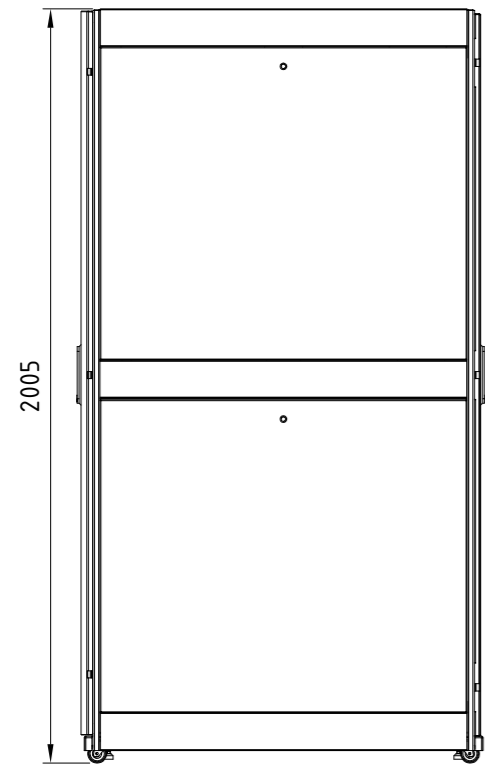

Note: All dimensions are in millimeter

REV.	DESCRIPTIONS	DATE	APPROVED

BOTTOM  
PANEL

TOP  
PANEL

Lot EB6, Hiep Phuoc Industrial Park, Nha Be District, HCMC, Vietnam. <small>THIS DRAWING AND THE INFORMATION IT CONTAINS ARE THE SOLE PROPERTY OF NSP CO.,LTD. ANY REPRODUCTION IN PART OR AS A WHOLE WITHOUT THE WRITTEN PERMISSION IS PROHIBITED.</small>	V-SERIES CABINET TOP BOTTOM PANEL W800		Scale 1:20	VRV		
	Created by	Checked by	Approved by	Size A3	Rev. 00	Date of issue 10/03/2018
CUSTOMER DRAWING				PICTORIAL DRAWING		

Note: All dimensions are in millimeter

REV.	DESCRIPTIONS	DATE	APPROVED

SIDE VIEW

42U CABINET

36U CABINET

27U CABINET

20U CABINET

15U CABINET