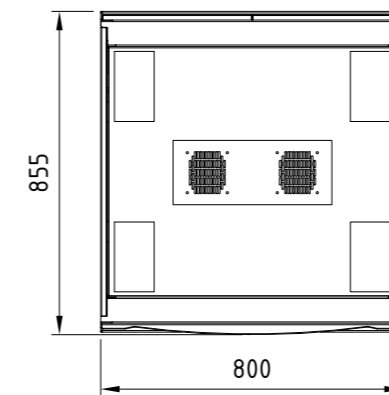

Note: All dimensions are in millimeter

REV.	DESCRIPTIONS	DATE	APPROVED

BOTTOM  
PANEL

TOP  
PANEL

Lot EB6, Hiep Phuoc Industrial Park, Nha Be District, HCMC, Vietnam. <small>THIS DRAWING AND THE INFORMATION IT CONTAINS ARE THE SOLE PROPERTY OF NSP CO.,LTD. ANY REPRODUCTION IN PART OR AS A WHOLE WITHOUT THE WRITTEN PERMISSION IS PROHIBITED.</small>	V-SERIES CABINET TOP BOTTOM PANEL W800		Scale 1:20	VRV		
	Created by	Checked by	Approved by	Size A3	Rev. 00	Date of issue 10/03/2018
CUSTOMER DRAWING				PICTORIAL DRAWING		

Note: All dimensions are in millimeter

REV.	DESCRIPTIONS	DATE	APPROVED

SIDE VIEW

42U CABINET

36U CABINET

27U CABINET

20U CABINET

15U CABINET