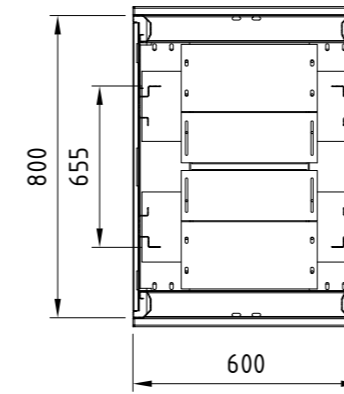

EXPLODED VIEW

8	VRV.XX0.02.000	MOUNTING ANGLE	04/06	SPCC 2.0	-
7	VRV.XX0.05.000	SIDE PANEL	02/04	SPCC 1.0	-
6	VRV.XX0.04.000	DOUBLE OPEN REAR DOOR	02	SPCC 1.2	-
5	VRV.XX0.06.000	TOP COVER	01	SPCC 1.2	-
4	VRV.XX0.08.000	MOUNTING PROFILE	04/06	SPCC 2.0	-
3	VRV.XX0.08.000	MAIN FRAME	02	SPCC 2.0	-
2	VRV.XX0.03.000	SINGLE OPEN FRONT DOOR	01	SPCC 1.2	-
1	VRV.XX0.06.000	BOTTOM PANEL	01	SPCC 1.2	-
ITEM	PART NO.	DESCRIPTIONS	Q'TY	MATERIAL	DRAWING NO.

Lot EB6, Hiep Phuoc Industrial Park, Nha Be District, HCMC, Vietnam. <small>THIS DRAWING AND THE INFORMATION IT CONTAINS ARE THE SOLE PROPERTY OF NSP CO.,LTD. ANY REPRODUCTION IN PART OR AS A WHOLE WITHOUT THE WRITTEN PERMISSION IS PROHIBITED.</small>	V-SERIES CABINET		Scale 1:20	VRV	
			Size A3	Rev. 00	Date of issue 10/03/2018
Created by	Checked by	Approved by	CUSTOMER DRAWING		PICTORIAL DRAWING

Note: All dimensions are in millimeter

REV.	DESCRIPTIONS	DATE	APPROVED

BOTTOM  
PANEL

TOP  
PANEL

Lot EB6, Hiep Phuoc Industrial Park, Nha Be District, HCMC, Vietnam. <small>THIS DRAWING AND THE INFORMATION IT CONTAINS ARE THE SOLE PROPERTY OF NSP CO.,LTD. ANY REPRODUCTION IN PART OR AS A WHOLE WITHOUT THE WRITTEN PERMISSION IS PROHIBITED.</small>	V-SERIES CABINET TOP BOTTOM PANEL W600		Scale 1:20	VRV		
	Created by	Checked by	Approved by	Size A3	Rev. 00	Date of issue 10/03/2018
CUSTOMER DRAWING				PICTORIAL DRAWING		

Note: All dimensions are in millimeter

REV.	DESCRIPTIONS	DATE	APPROVED

W600 CABINET

W800 CABINET

	Lot EB6, Hiep Phuoc Industrial Park, Nha Be District, HCMC, Vietnam.	V-SERIES CABINET		Scale 1:20	VRV		
		<small>THIS DRAWING AND THE INFORMATION IT CONTAINS ARE THE SOLE PROPERTY OF NSP CO.,LTD.                  ANY REPRODUCTION IN PART OR AS A WHOLE WITHOUT THE WRITTEN PERMISSION IS PROHIBITED.</small>	Size A3	Rev. 00	Date of issue 10/03/2018	Sheet 6/6	
Created by	Checked by	Approved by	CUSTOMER DRAWING	PICTORIAL DRAWING			